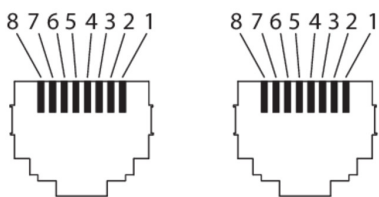

Cable GigE RJ45/RJ45, 3,0 m

Article number: 10170048

overview

- Gigabit Ethernet interface cable
- CAT7
- length 3,0 m

technical data

electrical data

number of poles	8
connectors	RJ45

mechanical data

use in cable carriers	no
-----------------------	----

mechanical data

cable length [m]	3 m
weight	≤ 128 g

interface

data interface	GigE
----------------	------

pin assignment

RJ45	RJ45	RJ45	RJ45
1:	1	5:	5
2:	2	6:	6
3:	3	7:	7
4:	4	8:	8