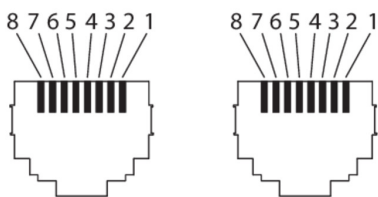

Cable GigE RJ45/RJ45, 6,0 m

Article number: 10141719

overview

- Gigabit Ethernet interface cable
- CAT7
- length 6,0 m

technical data

electrical data

number of poles 8

mechanical data

use in cable carriers no

mechanical data

cable length [m] 6 m

weight ≤ 250 g

interface

data interface GigE

pin assignment

RJ45	RJ45	RJ45	RJ45
1:	1	5:	5
2:	2	6:	6
3:	3	7:	7
4:	4	8:	8