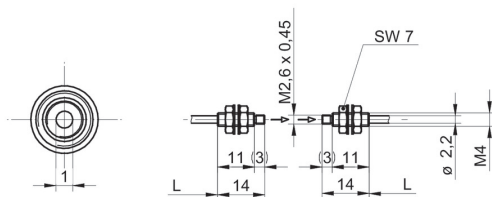

## Technical data

### General data

Operating principle	Through-beam type
Actual range Sb	1306 mm
Fiber optic head	Cylindrical threaded
Operating temperature	-30 ... +70 °C
Exit angle	60°
Fiber optics can be shortened to length	Yes
Integrated lens	No
Adaptable lens	Yes
Infrared light compatibility (1450 nm)	No
Smallest object recognizable	0.005 mm

### Mechanical data

Diameter Fiber	1 mm
Width / diameter (head)	4 mm
Height / length (head)	14 mm
Material (head)	Stainless steel
Thread	M4 x 0.7
Bending radius (fixed)	2 mm
Cable jacket diameter	2.2 mm
Material cable jacket	PE
Material (fiber optic cable)	Plastic
Length (fiber optic cable)	200 cm

## Dimension drawing