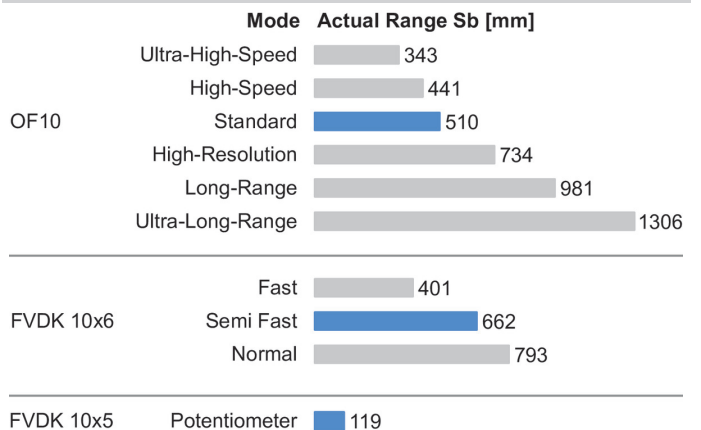

Actual range diagram