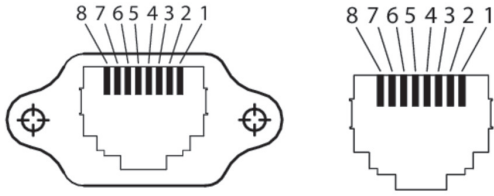

Kabel GigE RJ45s/RJ45, 10,0 m, chain

Article number: 11150302

overview

- Gigabit Ethernet interface cable
- CAT6
- RJ45 (screw lock) to RJ45
- cable carrier compatible
- length 10,0 m

technical data

electrical data

number of poles	8
connectors	RJ45, screw lock RJ45

mechanical data

bending radius moved in- stallation	39,6 mm
bending cycles	1000000

mechanical data

use in cable carriers	yes
cable length [m]	10 m
material	PVC, lead-free

interface

data interface	GigE
----------------	------

environmental conditions

flame resistance	UL20276 80°C / 30V
------------------	--------------------

pin assignment

RJ45S RJ45		RJ45S RJ45	
1:	1	5:	5
2:	2	6:	6
3:	3	7:	7
4:	4	8:	8