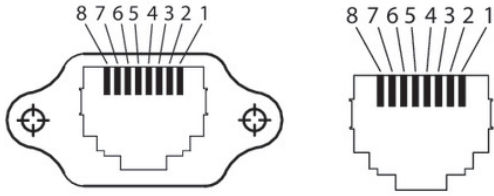

Kabel GigE RJ45s/RJ45, 10,0 m, chain

Article number: 11150302

Overview

- Gigabit Ethernet interface cable
- CAT6
- RJ45 (screw lock) to RJ45
- cable carrier compatible
- length 10,0 m

Picture similar

Technical data

Electrical data

Number of poles	8
Connectors	RJ45, screw lock RJ45

Mechanical data

Smallest bending radius moved installation	60 mm
Bending cycles	1000000

Mechanical data

Use in cable carriers	yes
Cable length [m]	10 m
Material	PVC, lead-free

Interface

Data interface	GigE
----------------	------

Environmental conditions

Flame resistance	UL20276 80°C / 30V
------------------	--------------------

Pin assignment

RJ45S RJ45		RJ45S RJ45	
1:	1	5:	5
2:	2	6:	6
3:	3	7:	7
4:	4	8:	8