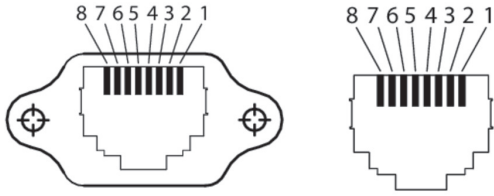

Kabel GigE RJ45s/RJ45, 15,0 m, chain

Article number: 11150186

overview

- Gigabit Ethernet interface cable
- CAT6
- RJ45 (screw lock) to RJ45
- cable carrier compatible
- length 15,0 m

technical data

electrical data

number of poles	8
connectors	RJ45, screw lock RJ45

mechanical data

bending radius moved in- stallation	39,6 mm
bending cycles	1000000

mechanical data

use in cable carriers	yes
cable length [m]	15 m
material	PVC, lead-free

interface

data interface	GigE
----------------	------

environmental conditions

flame resistance	UL20276 80°C / 30V
------------------	--------------------

pin assignment

RJ45S RJ45		RJ45S RJ45	
1:	1	5:	5
2:	2	6:	6
3:	3	7:	7
4:	4	8:	8