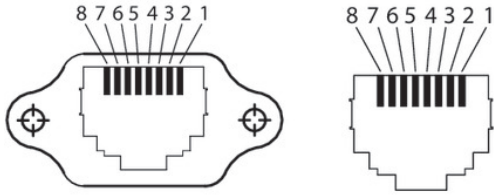

Kabel GigE RJ45s/RJ45, 15,0 m, chain

Article number: 11150186

Overview

- Gigabit Ethernet interface cable
- CAT6
- RJ45 (screw lock) to RJ45
- cable carrier compatible
- length 15,0 m

Picture similar

Technical data

Electrical data

Number of poles	8
Connectors	RJ45, screw lock RJ45

Mechanical data

Smallest bending radius moved installation	60 mm
Bending cycles	1000000

Mechanical data

Use in cable carriers	yes
Cable length [m]	15 m
Material	PVC, lead-free

Interface

Data interface	GigE
----------------	------

Environmental conditions

Flame resistance	UL20276 80°C / 30V
------------------	--------------------

Pin assignment

RJ45S RJ45		RJ45S RJ45	
1:	1	5:	5
2:	2	6:	6
3:	3	7:	7
4:	4	8:	8