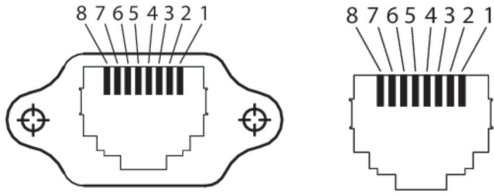

pin assignment

RJ45S RJ45		RJ45S RJ45	
1:	1	5:	5
2:	2	6:	6
3:	3	7:	7
4:	4	8:	8