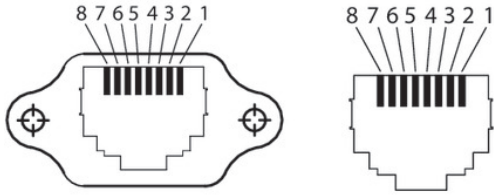

Kabel GigE RJ45s/RJ45, 5,0 m, chain

Article number: 11150185

Overview

- Gigabit Ethernet interface cable
- CAT6
- RJ45 (screw lock) to RJ45
- cable carrier compatible
- length 5,0 m

Picture similar

Technical data

Electrical data

Number of poles	8
Connectors	RJ45, screw lock RJ45

Mechanical data

Smallest bending radius moved installation	60 mm
Bending cycles	1000000

Mechanical data

Use in cable carriers	yes
Cable length [m]	5 m
Material	PVC, lead-free

Interface

Data interface	GigE
----------------	------

Environmental conditions

Flame resistance	UL20276 80°C / 30V
------------------	--------------------

Pin assignment

RJ45S RJ45		RJ45S RJ45	
1:	1	5:	5
2:	2	6:	6
3:	3	7:	7
4:	4	8:	8