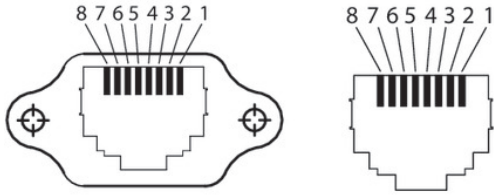

Pin assignment

RJ45S RJ45		RJ45S RJ45	
1:	1	5:	5
2:	2	6:	6
3:	3	7:	7
4:	4	8:	8