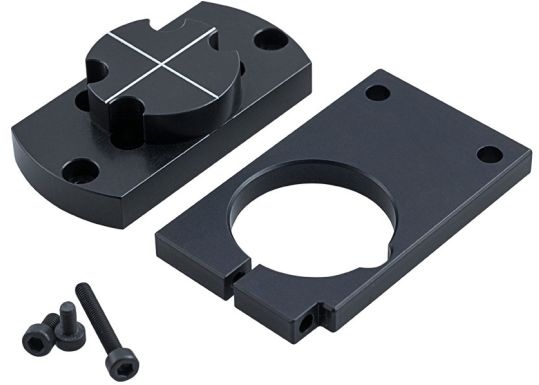

# Mounting Adapter Type H

Article number: 11191852

## Overview

- camera mounting adapter for cameras of the CX, LX and QX series  
incl. screw (hexagon socket)
- rotatable mounting

### Mechanical data

Dimensions 58 mm × 29 mm × 15 mm

### Mechanical data

Weight ≤ 42 g

Material aluminum (anodized, black)