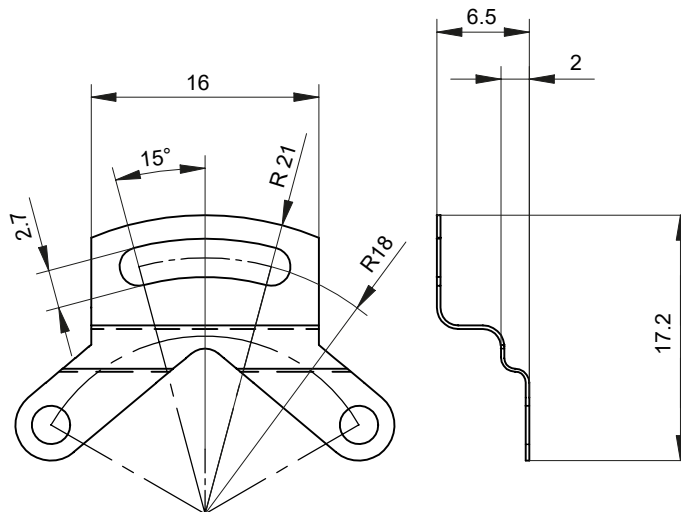

Set of spring plate - EAM300

Stator coupling, 1-arm, bolt circle $\varnothing 36$ mm

Article number: 10164796

Overview

- For EAM300-B
- Mounting bolt circle $\varnothing 36$ mm

Technical data

Technical data

Weight approx. 9 g

Scope of delivery

Standard stator coupling, 4x screws M2.5 x 4 (hexagon socket 2)

Dimensions

Set of spring plate - EAM300

Stator coupling, 1-arm, bolt circle $\varnothing 36$ mm

Article number: 10164796

Assembly drawing