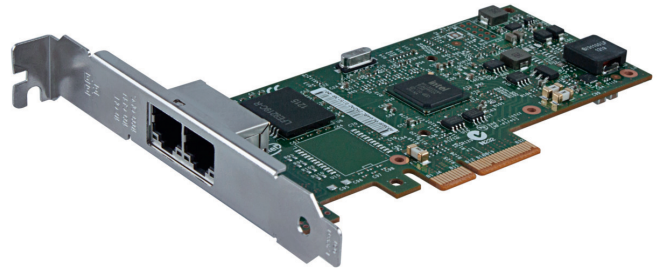

ZVA-Intel_Eth_Serv Adaptr_I350-T2V2

Article number: 11168452

overview

- Gigabit Ethernet network adapter
- PCIe x2 (dual lane)
- server adapter
- single GigE port

technical data

general data

manufacturer designation	Intel® Ethernet Server Adapter I350-T2V2
--------------------------	--

interface

bus	PCI Express
bus width	PCIe x2 (dual lane)
data interface	GigE
PoE support	no
number of ports	2

interface

ports	2x RJ45
-------	---------

environmental conditions

operating temperature	0 ... +55 °C
conformity	FCC B UL CE VCCI BSMI CTICK Energy Efficient Ethernet (EEE)