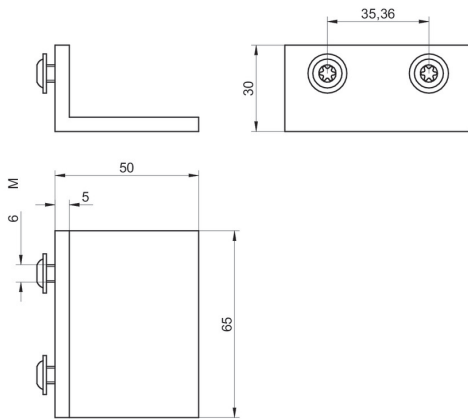

ZVM-Mounting Adapter SmartGrid 90°

Article number: 11700549

overview

- mounting incl. M6 screws for fixation to SmartGrid as a handle for Universal Robot (UR)
- M6 screws can also be used to fix the SmartGrid to the robot flange
- 90° angled

technical data

mechanical data

dimensions 65 mm × 50/30 mm × 5 mm

mechanical data

weight ≤ 73 g

material aluminum (anodized, black)

dimension drawing

Principle