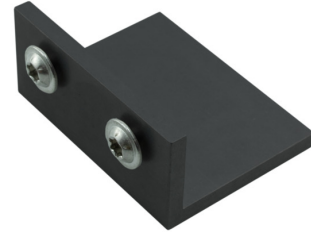

ZVM-Mounting Adapter SmartGrid 90°

Article number: 11700549

overview

- mounting incl. M6 screws for fixation to SmartGrid as a handle for Universal Robot (UR)
- M6 screws can also be used to fix the SmartGrid to the robot flange
- 90° angled

technical data

mechanical data

dimensions 65 mm × 50/30 mm × 5 mm

mechanical data

weight ≤ 73 g

material aluminum (anodized, black)

dimension drawing

Principle